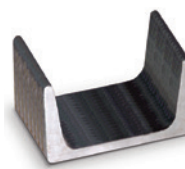

Stainless Steel • Carbon Steel • Tool Steel • Aluminum • Copper • Bronze • Brass • Plastics

Squares

Rounds/Rod

Hex

Angles

Beams

Channels

Round Pipe & Tubing

Rectangular & Square Tube

Sheet Metal Plate & Flat Bar

Our Alro Metals Outlets are your one-stop shop for all your metals and plastics needs!

We stock a large selection of carbon steel, aluminum, copper, tool steel, stainless steel, brass and bronze