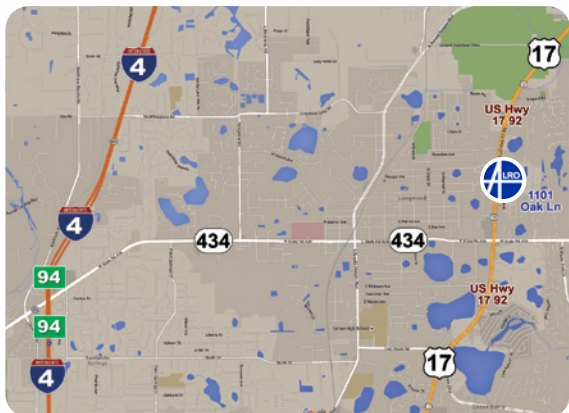

Map & Directions

**1101 Oak Lane
Winter Springs, FL 32708**

From I-4: Take exit 94 to SR 434 and head East. Turn left on US 17-92 and proceed North for approximately 1/4 mile. Turn right onto Oak Lane. Alro Metals Outlet will be on the left.